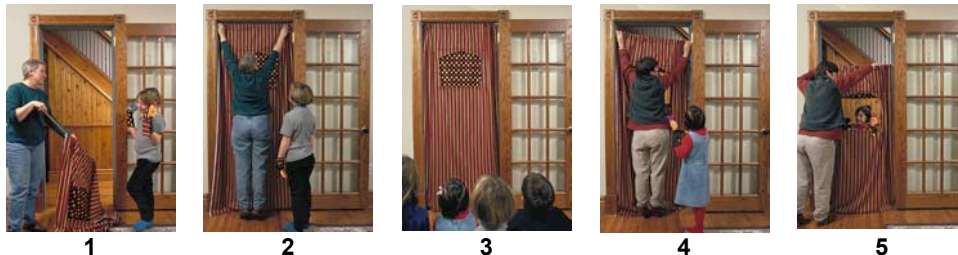

TO OBTAIN INDIVIDUAL INFORMATION SHEETS FOR EACH THEATRE AND SEE DESIGN OPTIONS AND ADD-ONS, VISIT WWW.OPENDOORDESIGNS.CA

PPT-MINI

The **PPT-Mini** is a free-standing, height-adjustable portable puppet theatre that uses our **Doorway Theatre**, perfect for both adult and children. Ideal for classrooms without an available doorway, the **PPT-Mini** is easy to assemble and comes with the carry bag as well. Choose the basic package, which includes the frame and doorway theatre or add on a stage, adjustable wings or backdrop as your budget allows.

Any doorway becomes a puppet theatre • Adjusts to any height instantly

DOORWAY PUPPET THEATRE

This collapsible, theatre installs on an expandable spring-loaded tension rod that enables the user to jam the theatre into doorframes of all sizes at any height desired and each is equipped with a roman blind which can be held open with a pinch toggle. It also comes with its own matching storage bag and it's washable.