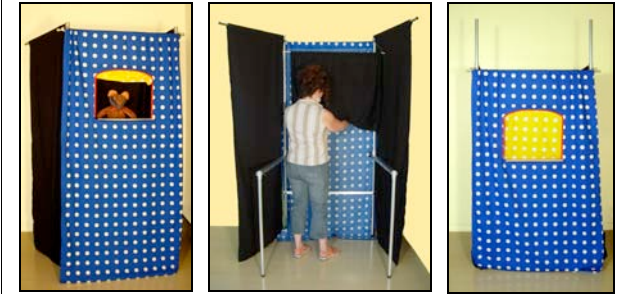

PPT - PRO

The **PPT-Pro** is a professional quality, full-sized puppet theatre that can accommodate as many as 6 adult performers and can be assembled in less than 10 minutes. The **PPT-Pro** fits in a wheeled carrier bag with room to spare for puppets and props. The **PPT-Pro** also features a backdrop scrim, tie-down loops on the legs for outdoor venues (includes tent pegs) and for lighting there are 3 mounting points on the frame adapted for Luxo lamps. Clients include: Tlingt Family Learning Centre; Regina Public Library; Toronto Public Libraries, East Bay Regional Parks; Marine Protected Area of Capo Gallo and Isola delle Femmine, Palermo, Italy; Staunton Public Library, Va; Nfld. Min. of Natural Resources; Cambellton Centennial Public Library, NB.

PPT - KIDS

The **PPT-Kids**, an identical scale model of the **PPT-Pro**, can comfortably accommodate both child and adult performers and like the **PPT-Pro** can be assembled in less than 10 minutes.

The dressing for both the **PPT-Kids** and the **PPT-Pro** can be customized to suit your taste or uses. Additions such as **Prop Trays** or **Rear Drape Enclosures** are also available.

TO OBTAIN INDIVIDUAL INFORMATION SHEETS FOR EACH THEATRE AND SEE DESIGN OPTIONS AND ADD-ONS, VISIT WWW.OPENDOORDESIGNS.CA

PPT-MINI

The **PPT-Mini** is a free-standing, height-adjustable portable puppet theatre that uses our **Doorway Theatre**, perfect for both adult and children. Ideal for classrooms without an available doorway, the **PPT-Mini** is easy to assemble and comes with the carry bag as well. Choose the basic package, which includes the frame and doorway theatre or add on a stage, adjustable wings or backdrop as your budget allows.