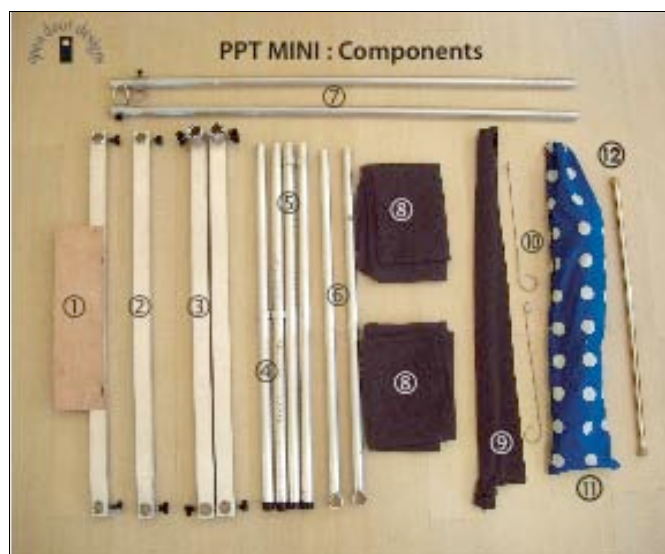

## PPT MINI - INFORMATION SHEET AND PRICE LIST

Front View - Full Height

Rear View with wings and backdrop

Front View - Lowered

The PPT-MINI is a free-standing, height-adjustable portable puppet theatre suitable for adult and children puppeteers that features our Doorway Theatre. It's like having two theatres in one! Perfect for classrooms without an available doorway and suitable for smaller performers the PPT-MINI is constructed from aluminum and can be assembled in under 10 minutes. Choose the basic package, which includes the frame and doorway theatre or add on a stage, adjustable wings or backdrop as your budget allows. If you already have a doorway theatre just purchase the frame and other components as desired.

### Specifications

2 00 x 91.4 cm [ 80" x 36" ] (front); **Doorway Puppet Theatre:** 2 00 x 109 cm [ 80" x 43" ]  
**(stage opening):** 53 x 48 cm [21" h x 19"w]; **Wings:** 200 x 74 cm [80" x 29" ] each; **Stage Platform:** 15cm deep x 48 wide [6" deep x 19" wide]; **Weight:** ~ 11 kgs [~25lbs]

### PPT MINI - Components

1. Stage
2. Horizontal crossbar (front)
3. Horizontal crossbars (wings)
4. Legs (front)
5. Legs (back)
6. Wing Supports
7. Front Verticals (with rod supports)
8. Wing Drapes
9. Backdrop/Scrim
10. Backdrop hangers
11. Doorway Theatre
12. Tension Rod