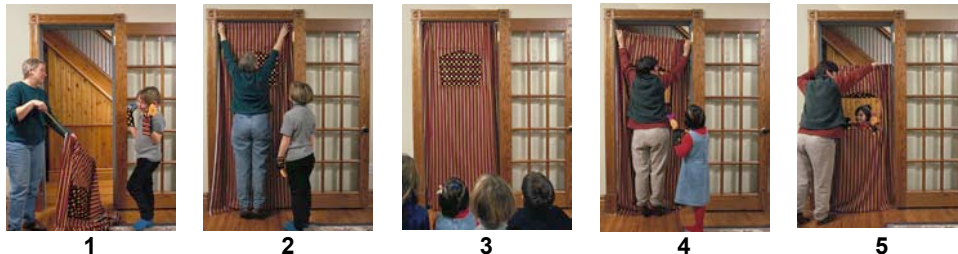

TO OBTAIN INDIVIDUAL INFORMATION SHEETS FOR EACH THEATRE AND SEE DESIGN OPTIONS AND ADD-ONS, VISIT WWW.OPENDOORDESIGNS.CA

PPT-MINI

The **PPT-Mini** is a free-standing, height-adjustable portable puppet theatre that uses our **Doorway Theatre**, perfect for both adult and children. Ideal for classrooms without an available doorway, the **PPT-Mini** is easy to assemble and comes with the carry bag as well. Choose the basic package, which includes the frame and doorway theatre or add on a stage, adjustable wings or backdrop as your budget allows.

Any doorway becomes a puppet theatre • Adjusts to any height instantly

DOORWAY PUPPET THEATRE

This collapsible, theatre installs on an expandable spring-loaded tension rod that enables the user to jam the theatre into doorframes of all sizes at any height desired and each is equipped with a roman blind which can be held open with a pinch toggle. It also comes with its own matching storage bag and it's washable.