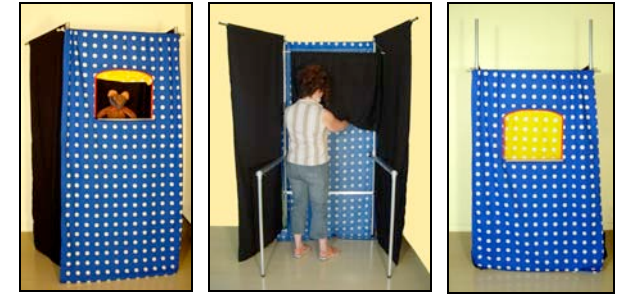

PORTABLE PUPPET THEATRES

PPT-PRO • PPT-KIDS • PPT-MINI • DOORWAY

PPT - PRO

The **PPT-Pro** is a professional quality, full-sized puppet theatre that can accommodate as many as 6 adult performers and can be assembled in less than 10 minutes. The **PPT-Pro** fits in a wheeled carrier bag with room to spare for puppets and props. The **PPT-Pro** also features a backdrop scrim, tie-down loops on the legs for outdoor venues (includes tent pegs) and for lighting there are 3 mounting points on the frame adapted for Luxo lamps. Clients include: Tlingt Family Learning Centre; Regina Public Library; Toronto Public Libraries, East Bay Regional Parks; Marine Protected Area of Capo Gallo and Isola delle Femmine, Palermo, Italy; Staunton Public Library, Va; Nfld. Min. of Natural Resources; Cambellton Centennial Public Library, NB.

PPT - KIDS

The **PPT-Kids**, an identical scale model of the **PPT-Pro**, can comfortably accommodate both child and adult performers and like the **PPT-Pro** can be assembled in less than 10 minutes. The dressing for both the **PPT-Kids** and the **PPT-Pro** can be customized to suit your taste or uses. Additions such as **Prop Trays** or **Rear Drape Enclosures** are also available.

TO OBTAIN INDIVIDUAL INFORMATION SHEETS FOR EACH THEATRE AND SEE DESIGN OPTIONS AND ADD-ONS, VISIT WWW.OPENDOORDESIGNS.CA

PPT-MINI

The **PPT-Mini** is a free-standing, height-adjustable portable puppet theatre that uses our **Doorway Theatre**, perfect for both adult and children. Ideal for classrooms without an available doorway, the **PPT-Mini** is easy to assemble and comes with the carry bag as well. Choose the basic package, which includes the frame and doorway theatre or add on a stage, adjustable wings or backdrop as your budget allows.